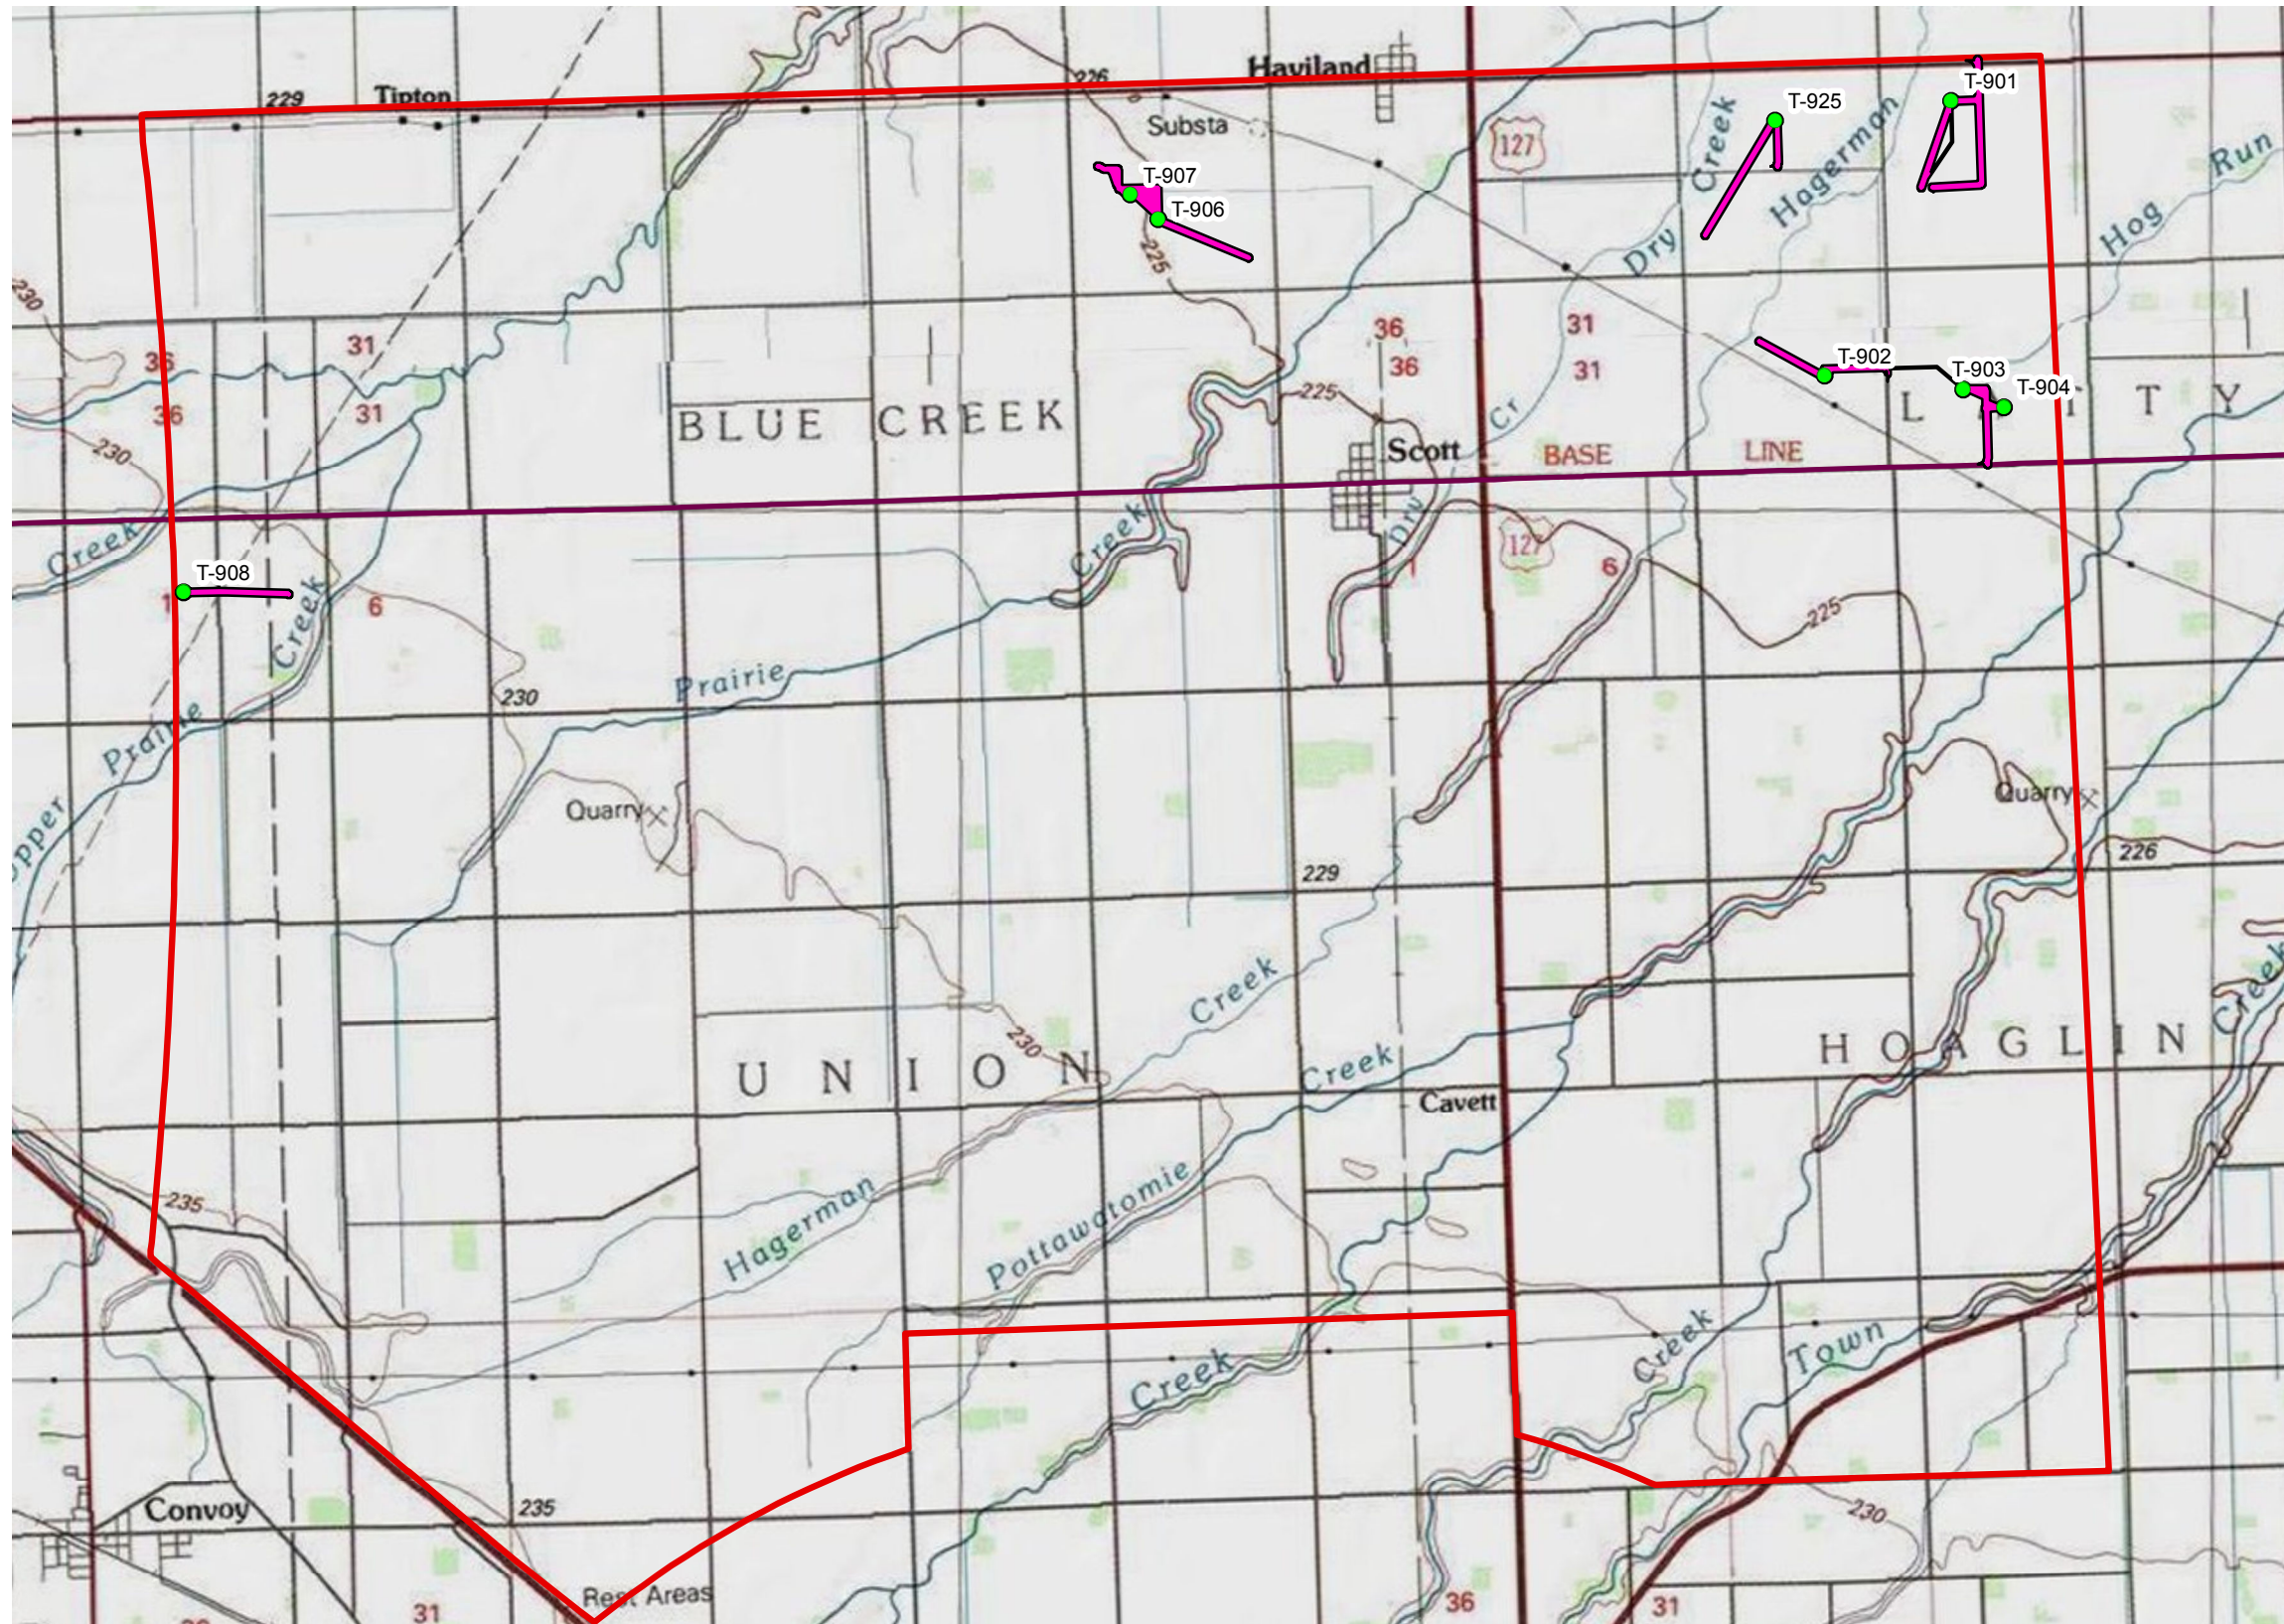

Blue Creek Wind Farm
 Eight Amendment Turbines
 Cultural Survey Areas - 2011

- Amendment Turbine Centerpoint
- Amendment Turbine Workspaces
- Project Area Boundary

SCALE 1:60000